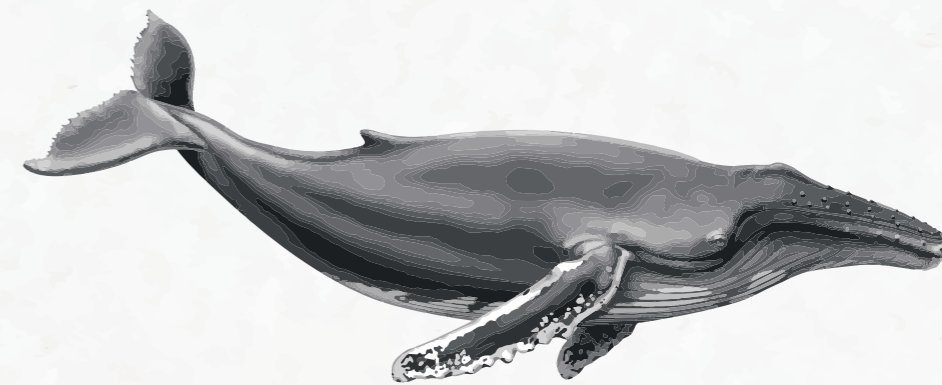

# WHALE SPECIES YOU CAN OBSERVE IN SVALBARD

**BLUE WHALE**  
*Balaenoptera musculus*  
Length up to 29.5m / 97ft  
Weight: 90 000 - 130 000 kg

**HUMPBACK WHALE**  
*Megaptera novaeangliae*  
Length 14m / 46ft  
Weight: 36 000 kg

**NORTHERN BOTTLENOSE WHALE**  
*Hyperoodon ampullatus*  
Length 13m / 43ft  
Weight: 4900 kg

HUMAN SIZE

**BELUGA WHALES**  
*Physeter macrocephalus*  
Length 4m / 13ft  
Weight: 1500 kg

**KILLER WHALE / ORCA**  
*Orcinus orca*  
Length 8m / 26ft  
Weight: 4000 kg - 6000 kg

**BOWHEAD WHALES**  
*Balaena mysticetus*  
Length up to 20m / 66ft  
Weight: 90 000 kg

**MINKE WHALE**  
*Balaenoptera acutorostrata*  
Length up to 10m / 33ft  
Weight: 5600 kg

**SPERM WHALES**  
*Physeter macrocephalus*  
Length up to 24m / 79ft  
Weight: 40 000 - 55 000 kg

**FIN WHALE**  
*Balaenoptera physalus*  
Length 23m / 75ft  
Weight: 45 000 kg

@explore.svalbard

FOLLOW ME IF YOU CAN