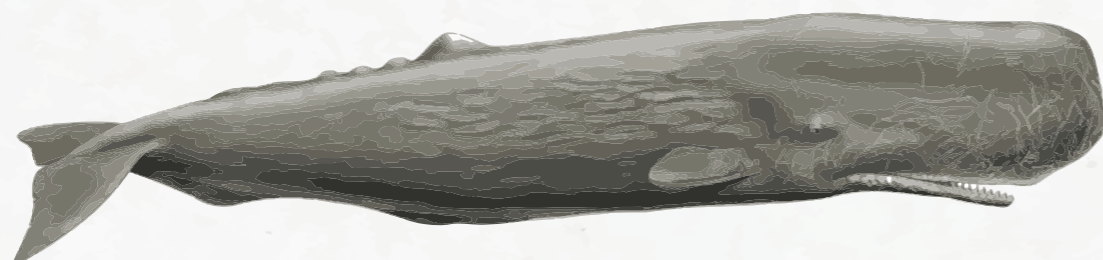

# WHALE SPECIES YOU CAN OBSERVE IN SVALBARD

**BLUE WHALE**  
*Balaenoptera musculus*  
Length up to 29.5m / 97ft  
Weight: 90 000 - 130 000 kg

**HUMPBACK WHALE**  
*Megaptera novaeangliae*  
Length 14m / 46ft  
Weight: 36 000 kg

**NORTHERN BOTTLENOSE WHALE**  
*Hyperoodon ampullatus*  
Length 13m / 43ft  
Weight: 4900 kg

HUMAN SIZE

**BELUGA WHALES**  
*Physeter macrocephalus*  
Length 4m / 13ft  
Weight: 1500 kg

**KILLER WHALE / ORCA**  
*Orcinus orca*  
Length 8m / 26ft  
Weight: 4000 kg - 6000 kg

**BOWHEAD WHALES**  
*Balaena mysticetus*  
Length up to 20m / 66ft  
Weight: 90 000 kg

**MINKE WHALE**  
*Balaenoptera acutorostrata*  
Length up to 10m / 33ft  
Weight: 5600 kg

**SPERM WHALES**  
*Physeter macrocephalus*  
Length up to 24m / 79ft  
Weight: 40 000 - 55 000 kg

**FIN WHALE**  
*Balaenoptera physalus*  
Length 23m / 75ft  
Weight: 45 000 kg

@explore.svalbard

FOLLOW ME IF YOU CAN