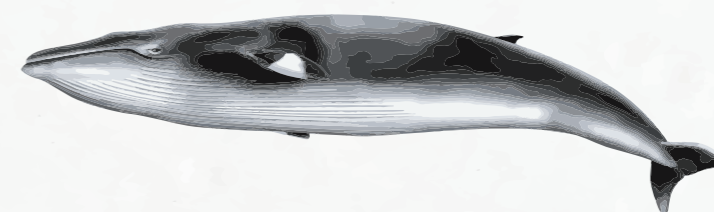

# WHALE SPECIES YOU CAN OBSERVE IN SVALBARD

**BLUE WHALE**  
*Balaenoptera musculus*  
Length up to 29.5m / 97ft  
Weight: 90 000 - 130 000 kg

**HUMPBACK WHALE**  
*Megaptera novaeangliae*  
Length 14m / 46ft  
Weight: 36 000 kg

**NORTHERN BOTTLENOSE WHALE**  
*Hyperoodon ampullatus*  
Length 13m / 43ft  
Weight: 4900 kg

HUMAN SIZE

**BELUGA WHALES**  
*Physeter macrocephalus*  
Length 4m / 13ft  
Weight: 1500 kg

**KILLER WHALE / ORCA**  
*Orcinus orca*  
Length 8m / 26ft  
Weight: 4000 kg - 6000 kg

**BOWHEAD WHALES**  
*Balaena mysticetus*  
Length up to 20m / 66ft  
Weight: 90 000 kg

**MINKE WHALE**  
*Balaenoptera acutorostrata*  
Length up to 10m / 33ft  
Weight: 5600 kg

**SPERM WHALES**  
*Physeter macrocephalus*  
Length up to 24m / 79ft  
Weight: 40 000 - 55 000 kg

**FIN WHALE**  
*Balaenoptera physalus*  
Length 23m / 75ft  
Weight: 45 000 kg

@explore.svalbard

FOLLOW ME IF YOU CAN