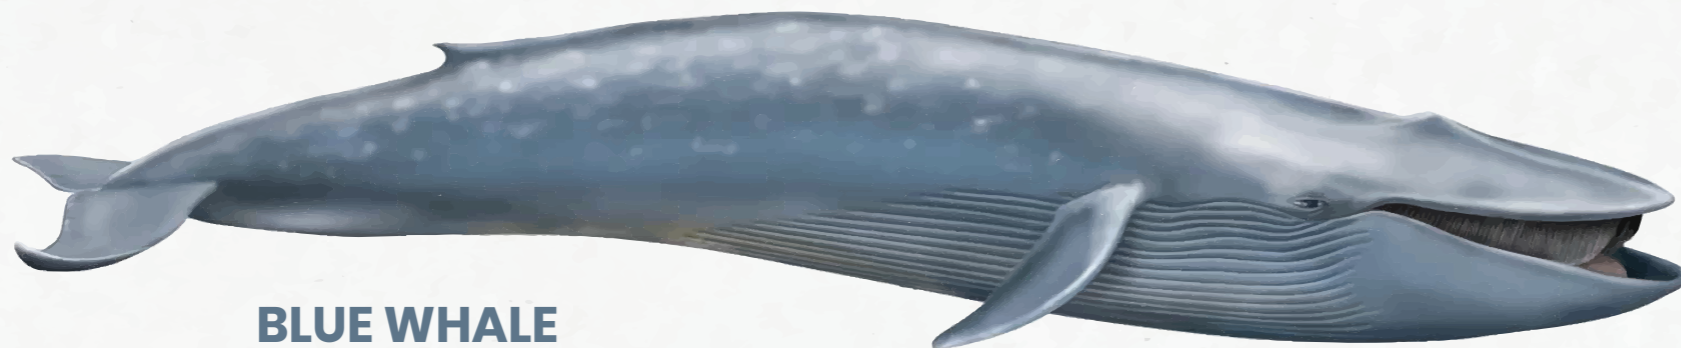

# WHALE SPECIES YOU CAN OBSERVE IN SVALBARD

**BLUE WHALE**  
*Balaenoptera musculus*  
Length up to 29.5m / 97ft  
Weight: 90 000 - 130 000 kg

**HUMPBACK WHALE**  
*Megaptera novaeangliae*  
Length 14m / 46ft  
Weight: 36 000 kg

**NORTHERN BOTTLENOSE WHALE**  
*Hyperoodon ampullatus*  
Length 13m / 43ft  
Weight: 4900 kg

HUMAN SIZE

**BELUGA WHALES**  
*Physeter macrocephalus*  
Length 4m / 13ft  
Weight: 1500 kg

**KILLER WHALE / ORCA**  
*Orcinus orca*  
Length 8m / 26ft  
Weight: 4000 kg - 6000 kg

**BOWHEAD WHALES**  
*Balaena mysticetus*  
Length up to 20m / 66ft  
Weight: 90 000 kg

**MINKE WHALE**  
*Balaenoptera acutorostrata*  
Length up to 10m / 33ft  
Weight: 5600 kg

**SPERM WHALES**  
*Physeter macrocephalus*  
Length up to 24m / 79ft  
Weight: 40 000 - 55 000 kg

**FIN WHALE**  
*Balaenoptera physalus*  
Length 23m / 75ft  
Weight: 45 000 kg

@explore.svalbard

FOLLOW ME IF YOU CAN